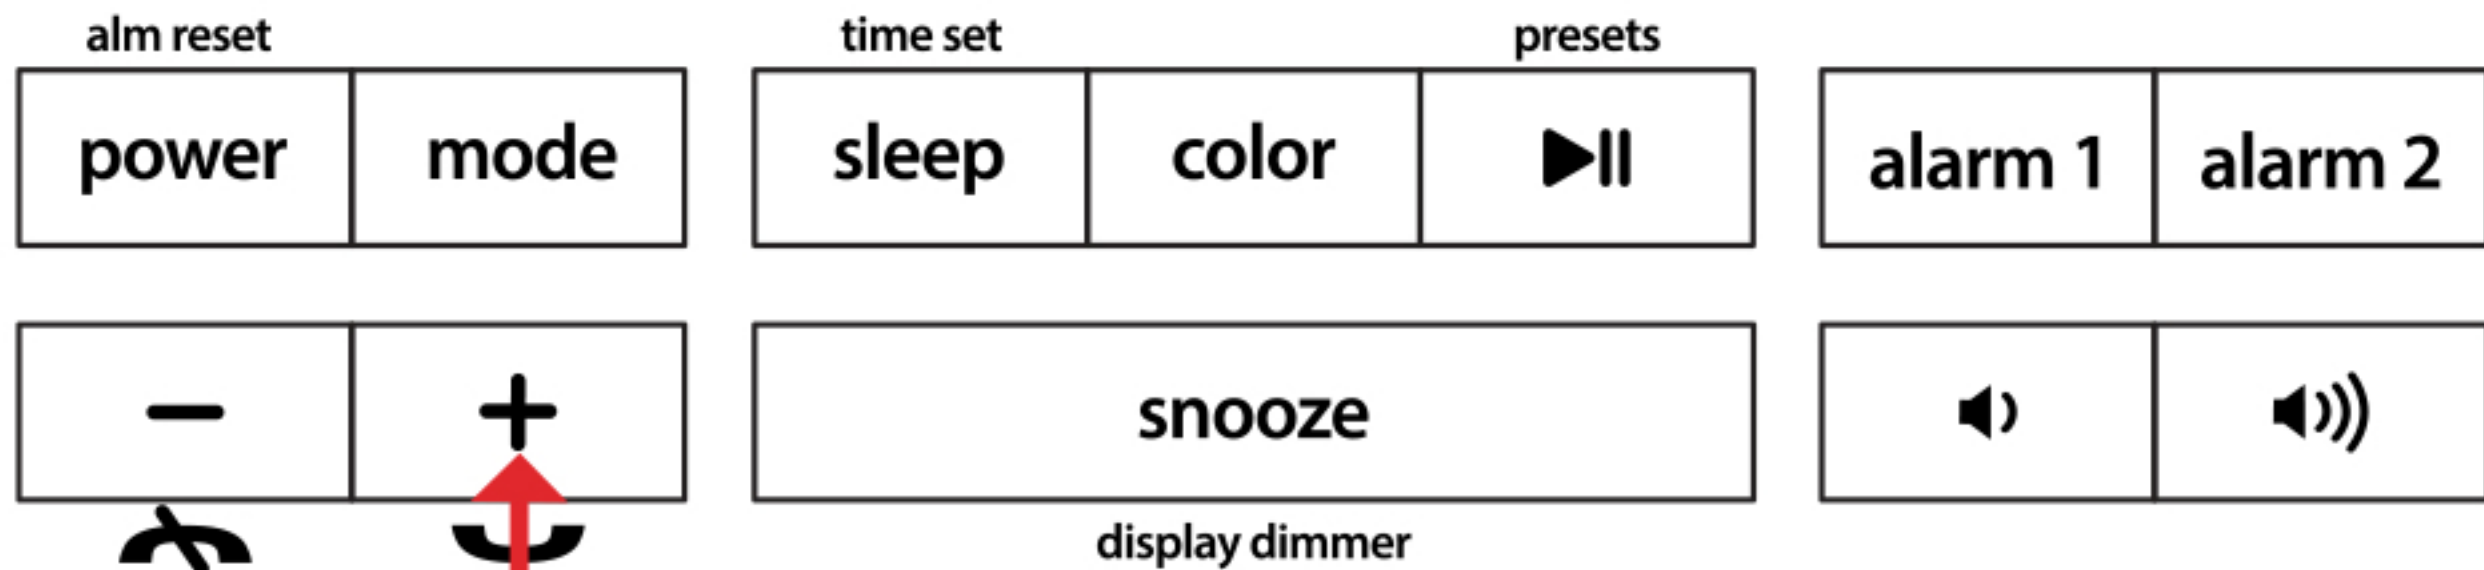

iHome

+

MELODY

PERSONAL MUSIC ASSISTANT

VOICE CONTROL WITH iBT29

**Press + once for voice request,
then speak after the beep**