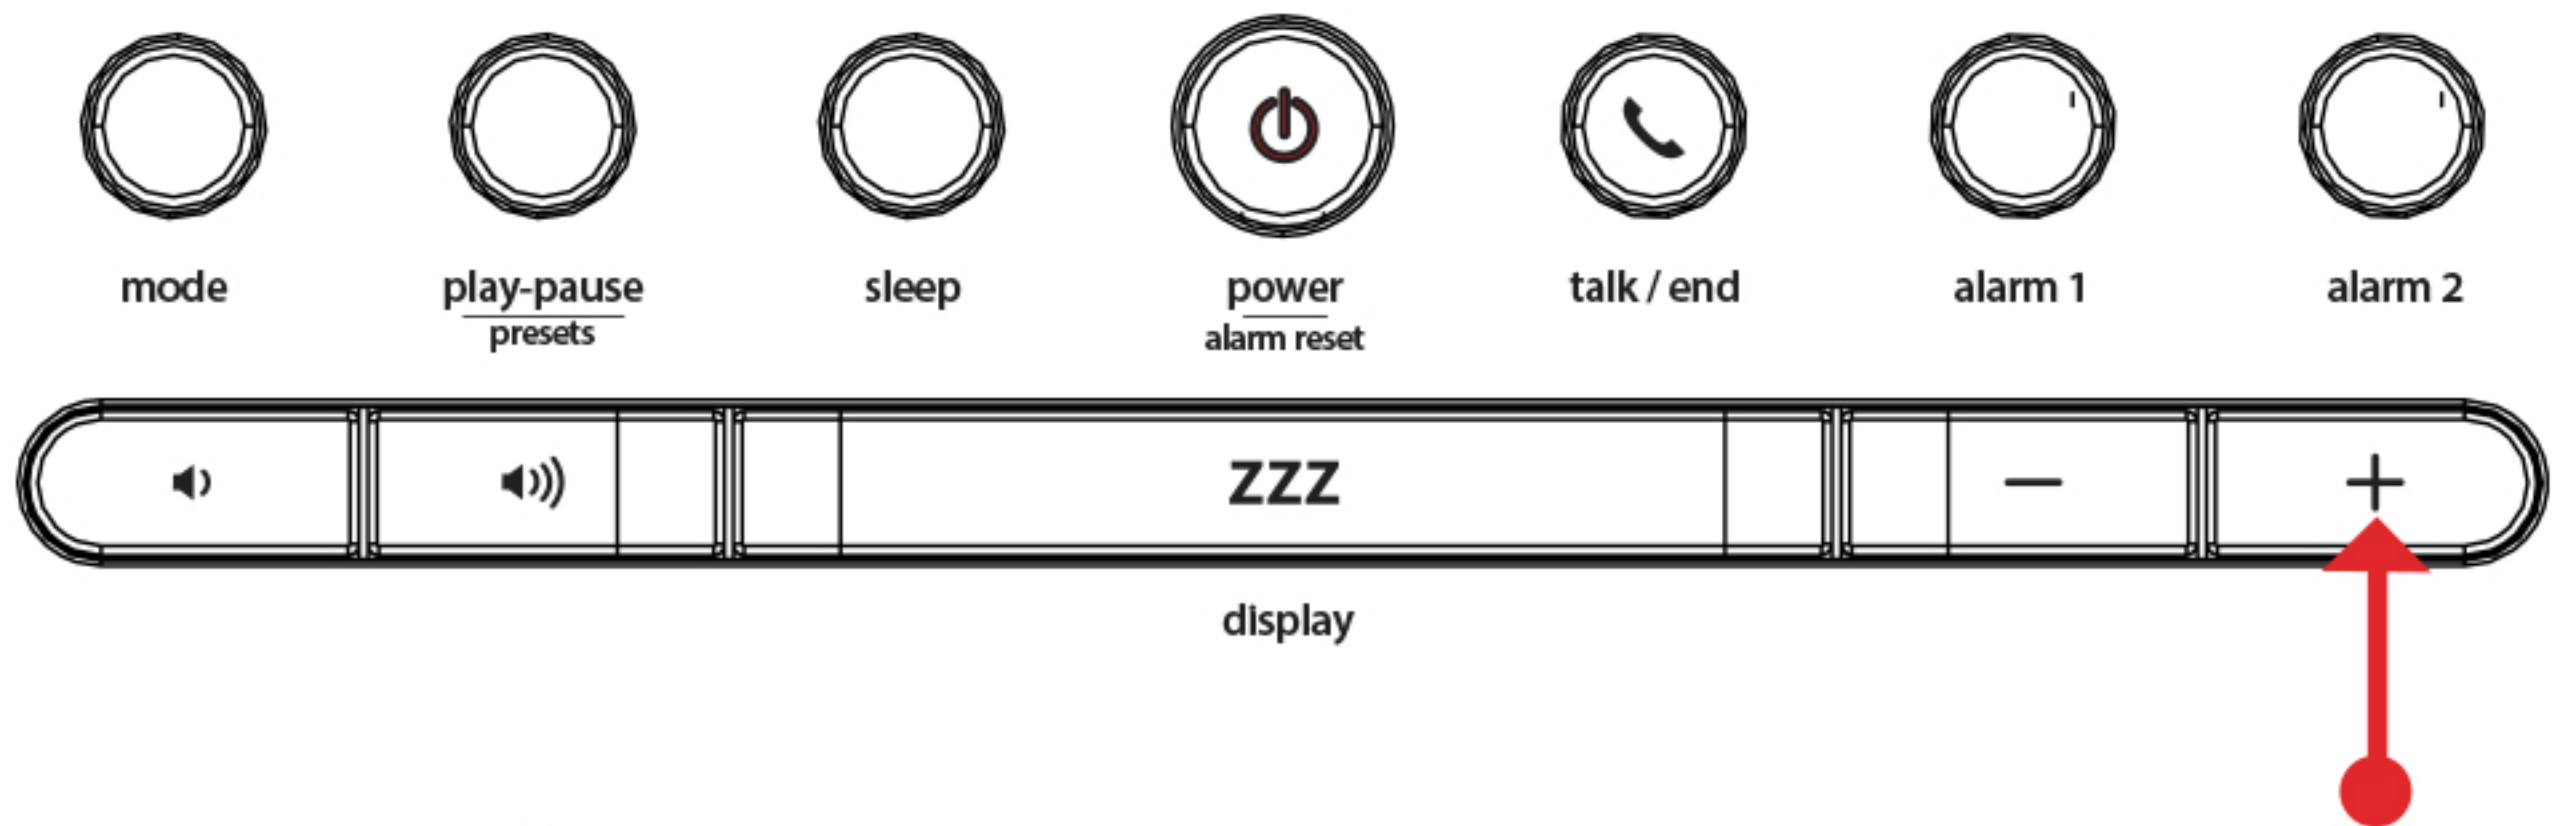

iHome

+

MELODY

PERSONAL MUSIC ASSISTANT

VOICE CONTROL WITH IPLWBT5

**Press + once for voice request,
then speak after the beep**